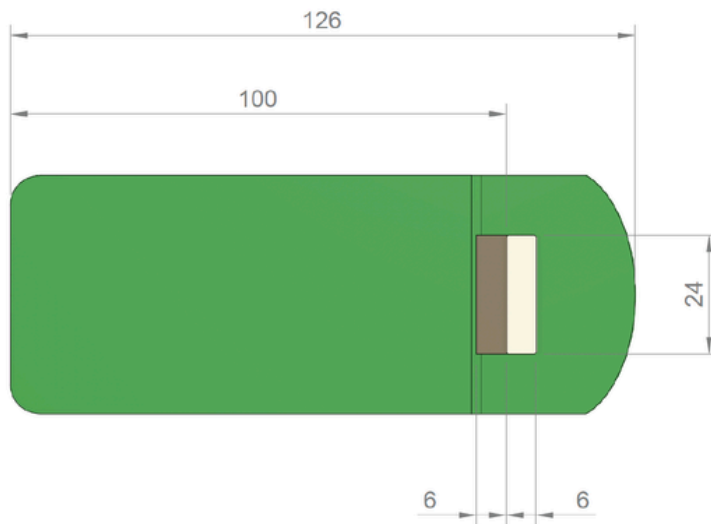

MAXIMUM PROTECTION

STANDARD ONE-PIECE PRACTICE MOUND

ITEM

1150COLOR2PC

CATEGORY

PRACTICE MOUNDS

**HIGH DENSITY
FOAM CORE**

**INCAPSULATED IN
SUPER LIGHT
WEIGHT FIBERGLASS**

COATED POLYUREA

Product Features

- **GREAT FOR PLAYERS OF ALL AGES**
- **PORTABLE AND EASY TO MOVE**
- **REPLACEABLE RUBBER**
- **REPLACEMENT PITCH PAD**

Product Specifications

Dimensions	10"H x 10'6"L x 4"W
Weight	140 lbs
SpikeTek	850 Spikes
Turf	Clay, Green, Red, Brown, Tan